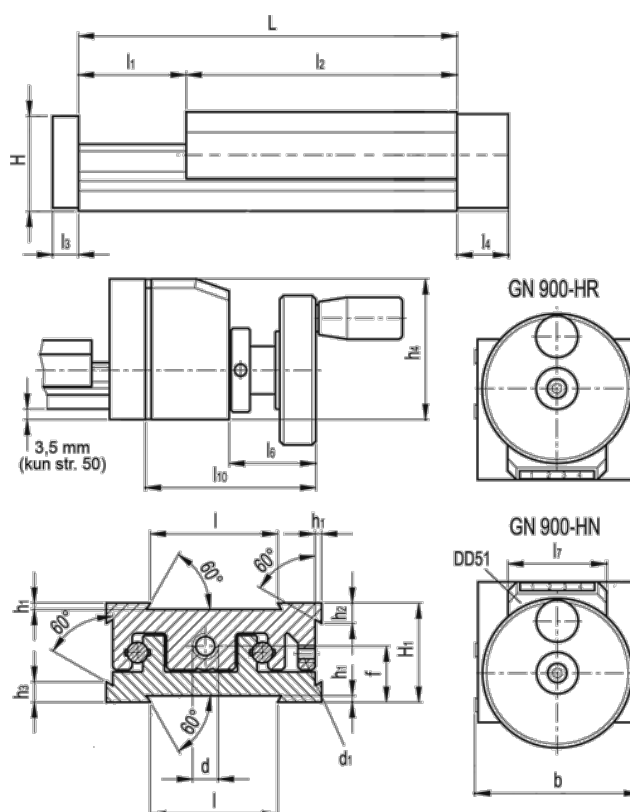

Article number: 20780033

Description: Adjustable slide unit
GN 900-120-260-100-HR-1

Measures

b = 120	h3 = 13.8	l7 = 33
d = M10x1	h4 = 57	l10 = 75
d1 = M5	l = 80	
f = 26.3	L - l1 = 260-100	
H = 45.0	l2 = 160	
h1 = 2.0	l3 = 10	
H1 = 46	l4 = 18	
h2 = 13.8	l6 = 40	